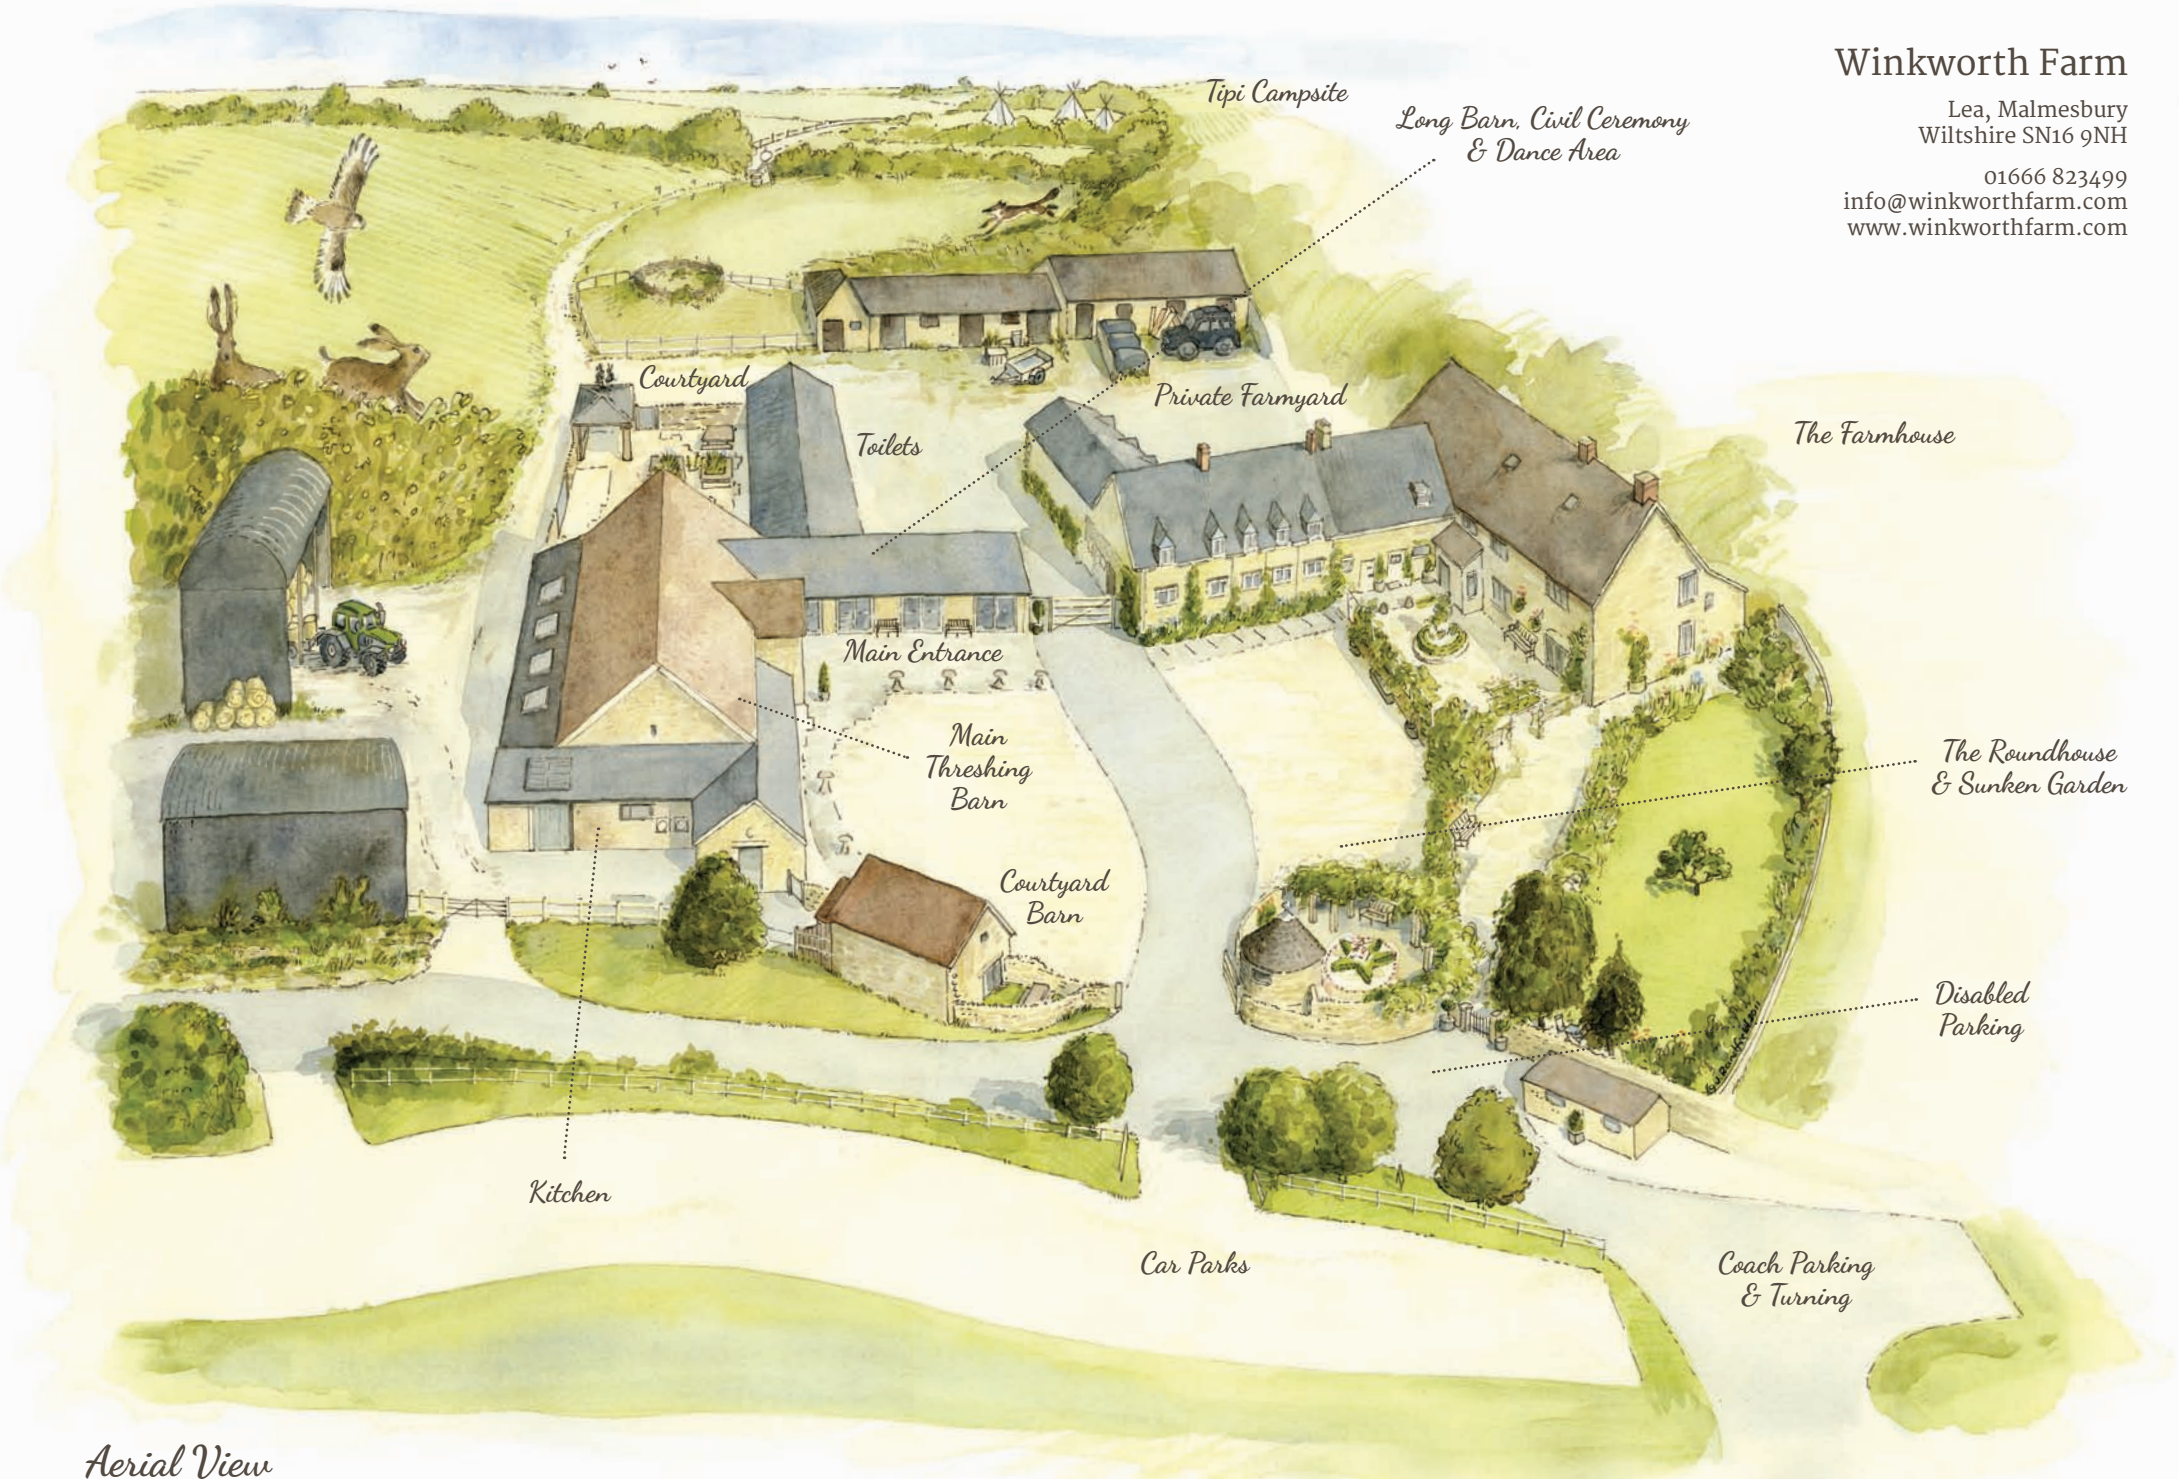

Winkworth Farm

Lea, Malmesbury
Wiltshire SN16 9NH

01666 823499
info@winkworthfarm.com
www.winkworthfarm.com

Tipi Campsite

Long Barn, Civil Ceremony
& Dance Area

Courtyard

Toilets

Private Farmyard

The Farmhouse

Main Entrance

Main
Threshing
Barn

The Roundhouse
& Sunken Garden

Courtyard
Barn

Disabled
Parking

Kitchen

Car Parks

Coach Parking
& Turning

Aerial View