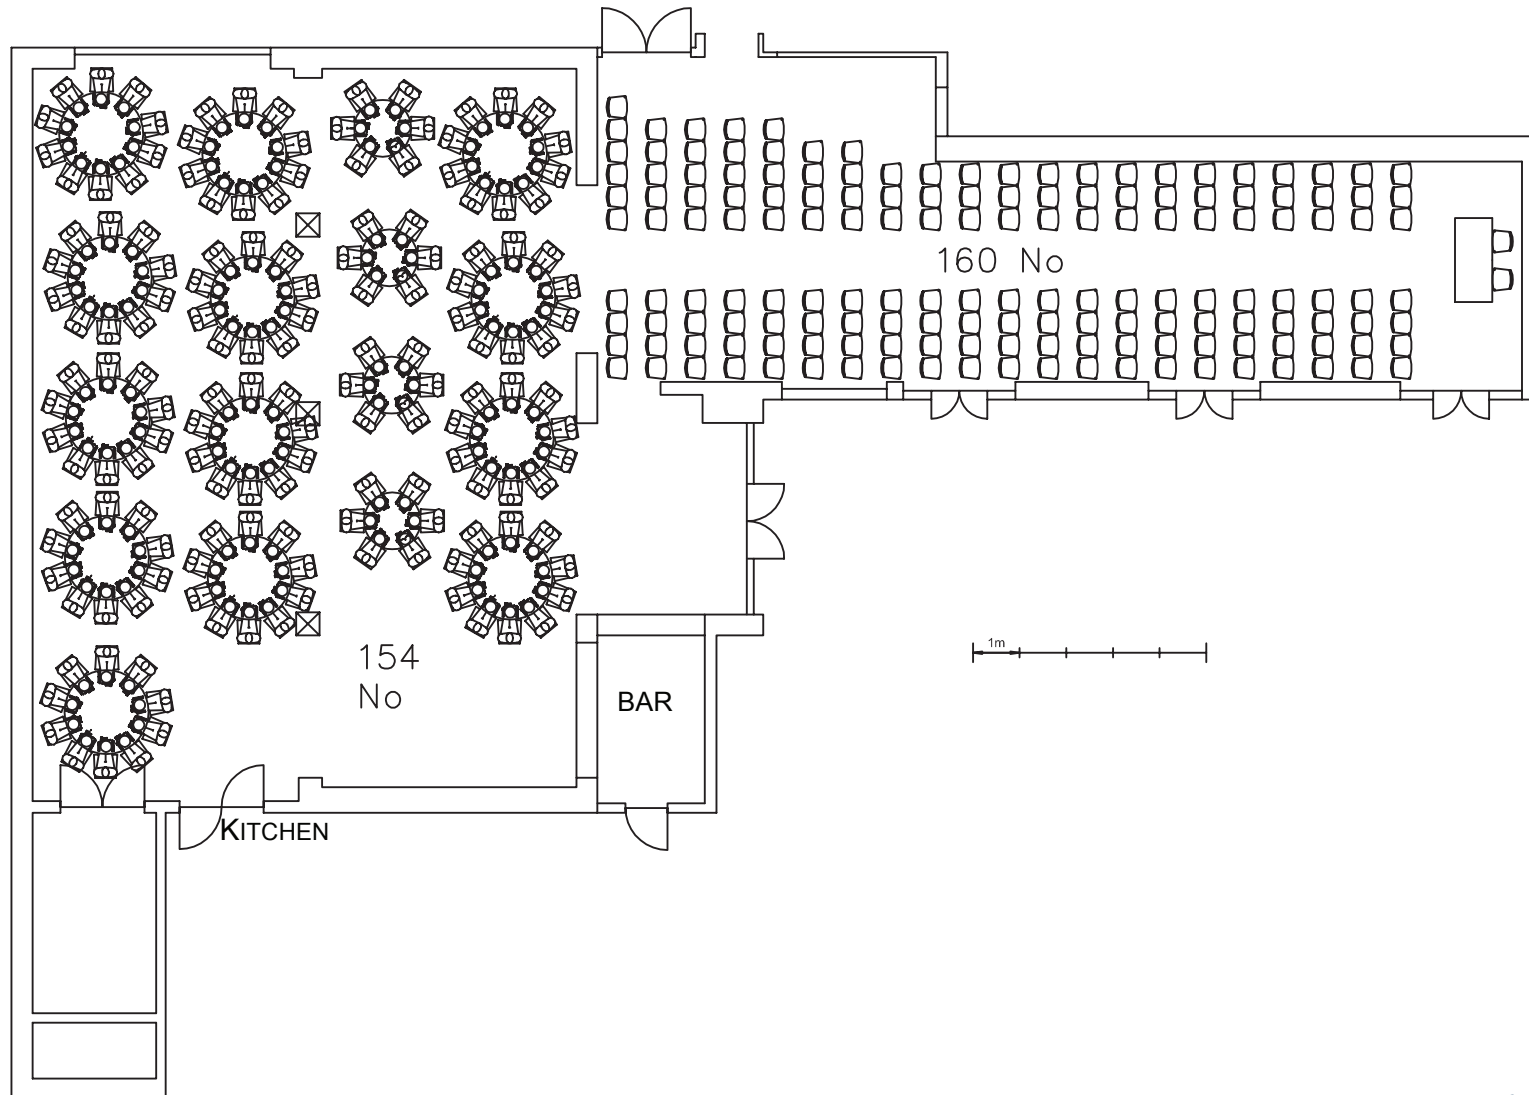

SEATING & CEREMONY LAYOUT FOR 92

Winkworth Farm
Lea, Malmesbury
Wiltshire SN16 9NH

01666 823499
info@winkworthfarm.com
www.winkworthfarm.com

SEATING & CEREMONY LAYOUT FOR 154 USING ROUND TABLES OF 10 & 8

Winkworth Farm
Lea, Malmesbury
Wiltshire SN16 9NH

01666 823499
info@winkworthfarm.com
www.winkworthfarm.com

SEATING & CEREMONY LAYOUT FOR 180 USING ROUND TABLES OF 10

Winkworth Farm
Lea, Malmesbury
Wiltshire SN16 9NH

01666 823499
info@winkworthfarm.com
www.winkworthfarm.com

SEATING & CEREMONY LAYOUT FOR 112 USING ROUND TABLES OF 10

Winkworth Farm
Lea, Malmesbury
Wiltshire SN16 9NH

01666 823499
info@winkworthfarm.com
www.winkworthfarm.com