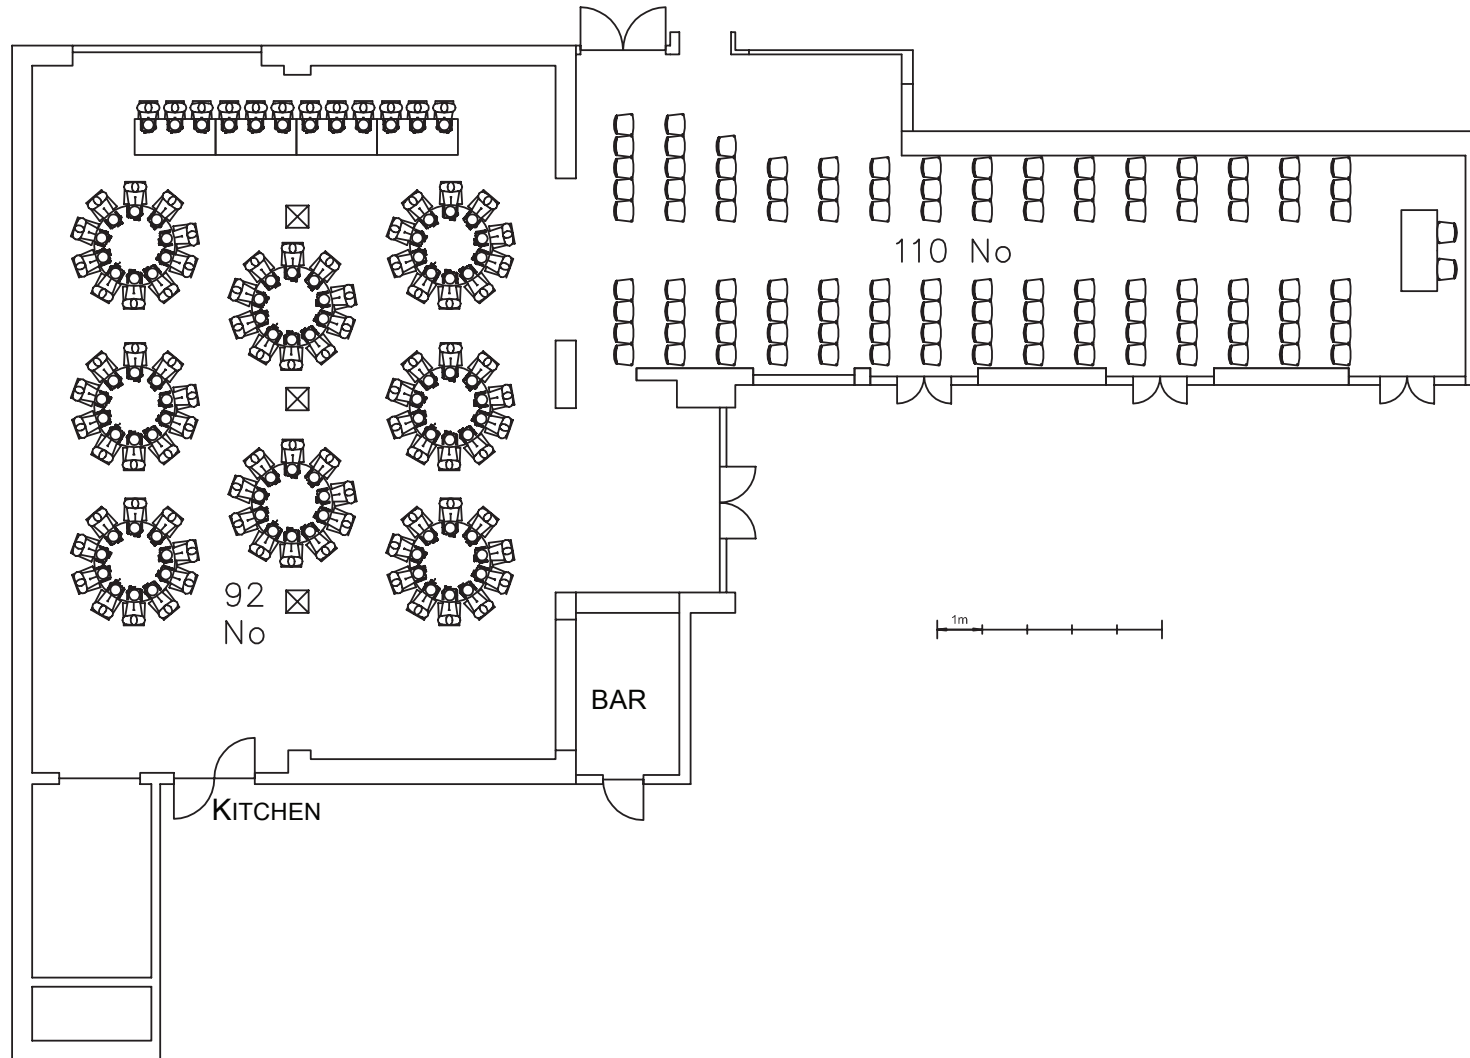

SEATING & CEREMONY LAYOUT FOR 92

Winkworth Farm
Lea, Malmesbury
Wiltshire SN16 9NH

01666 823499
info@winkworthfarm.com
www.winkworthfarm.com

SEATING & CEREMONY LAYOUT FOR 154 USING ROUND TABLES OF 10 & 8

Winkworth Farm
Lea, Malmesbury
Wiltshire SN16 9NH

01666 823499
info@winkworthfarm.com
www.winkworthfarm.com

SEATING & CEREMONY LAYOUT FOR 180 USING ROUND TABLES OF 10

Winkworth Farm
Lea, Malmesbury
Wiltshire SN16 9NH

01666 823499
info@winkworthfarm.com
www.winkworthfarm.com

SEATING & CEREMONY LAYOUT FOR 112 USING ROUND TABLES OF 10

Winkworth Farm
Lea, Malmesbury
Wiltshire SN16 9NH

01666 823499
info@winkworthfarm.com
www.winkworthfarm.com