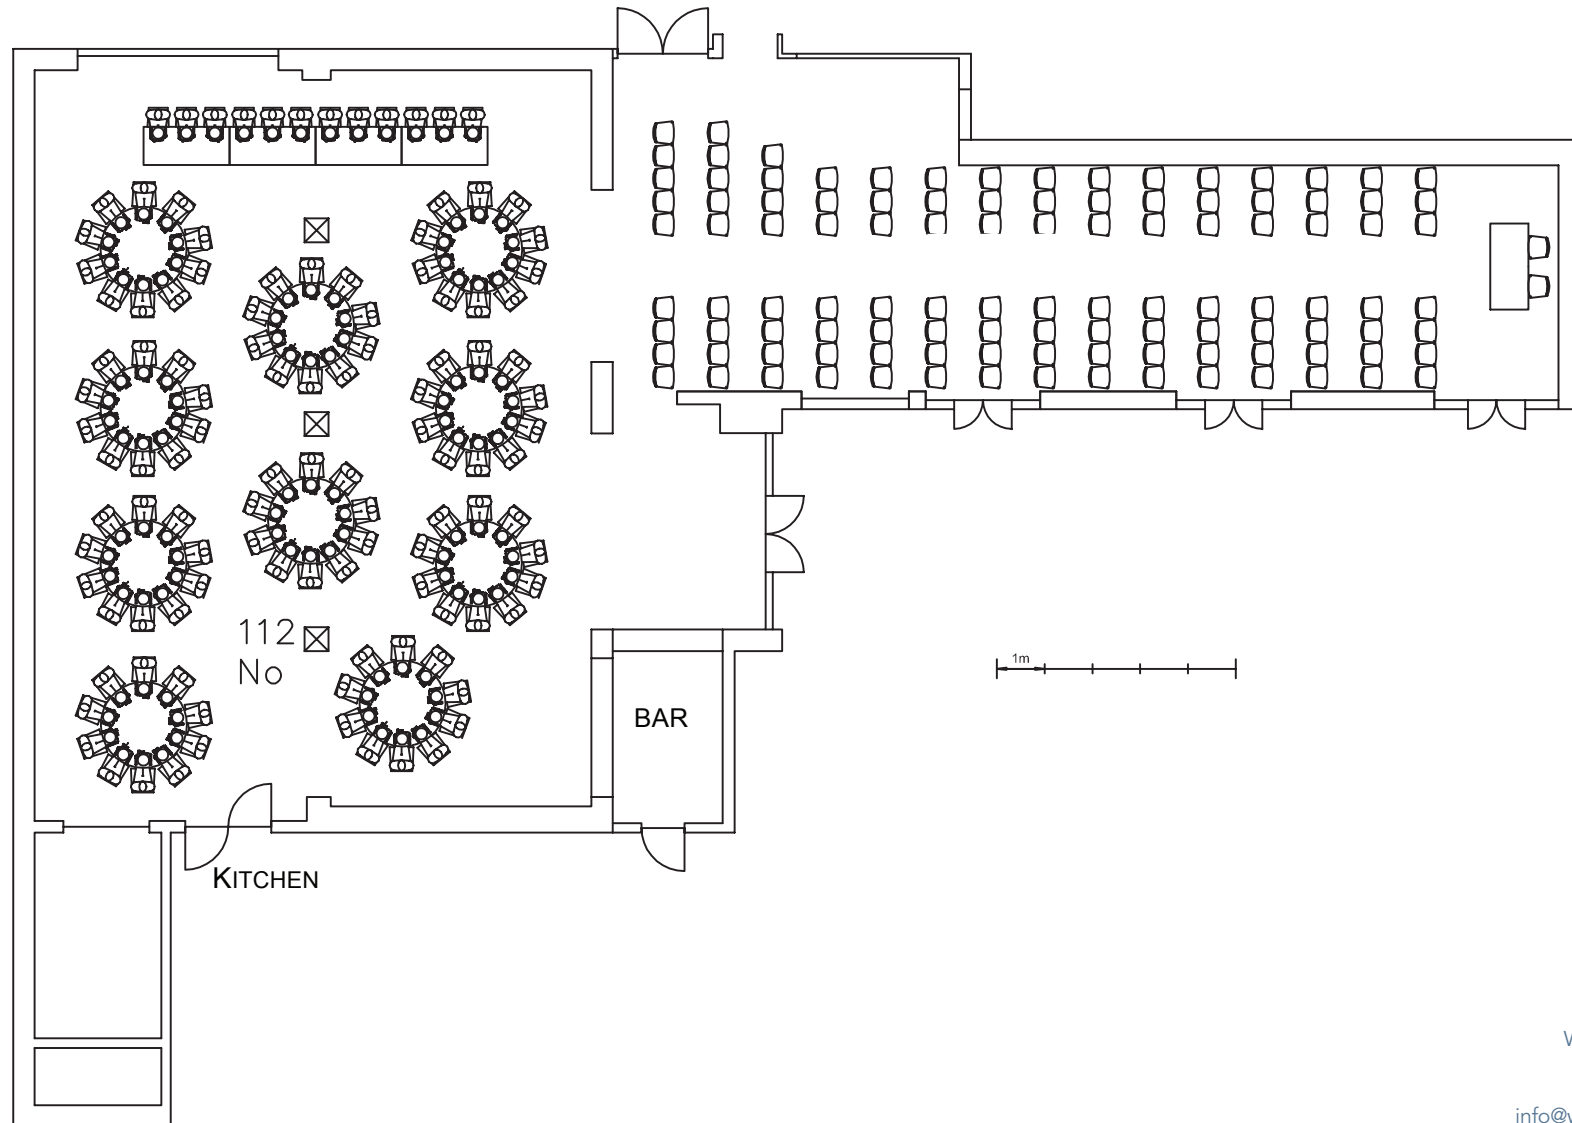

SEATING & CEREMONY LAYOUT FOR 92

Winkworth Farm
Lea, Malmesbury
Wiltshire SN16 9NH

01666 823499
info@winkworthfarm.com
www.winkworthfarm.com

SEATING & CEREMONY LAYOUT FOR 154 USING ROUND TABLES OF 10 & 8

Winkworth Farm
Lea, Malmesbury
Wiltshire SN16 9NH

01666 823499
info@winkworthfarm.com
www.winkworthfarm.com

SEATING & CEREMONY LAYOUT FOR 180 USING ROUND TABLES OF 10

Winkworth Farm
Lea, Malmesbury
Wiltshire SN16 9NH

01666 823499
info@winkworthfarm.com
www.winkworthfarm.com

SEATING & CEREMONY LAYOUT FOR 112 USING ROUND TABLES OF 10

Winkworth Farm
Lea, Malmesbury
Wiltshire SN16 9NH

01666 823499
info@winkworthfarm.com
www.winkworthfarm.com