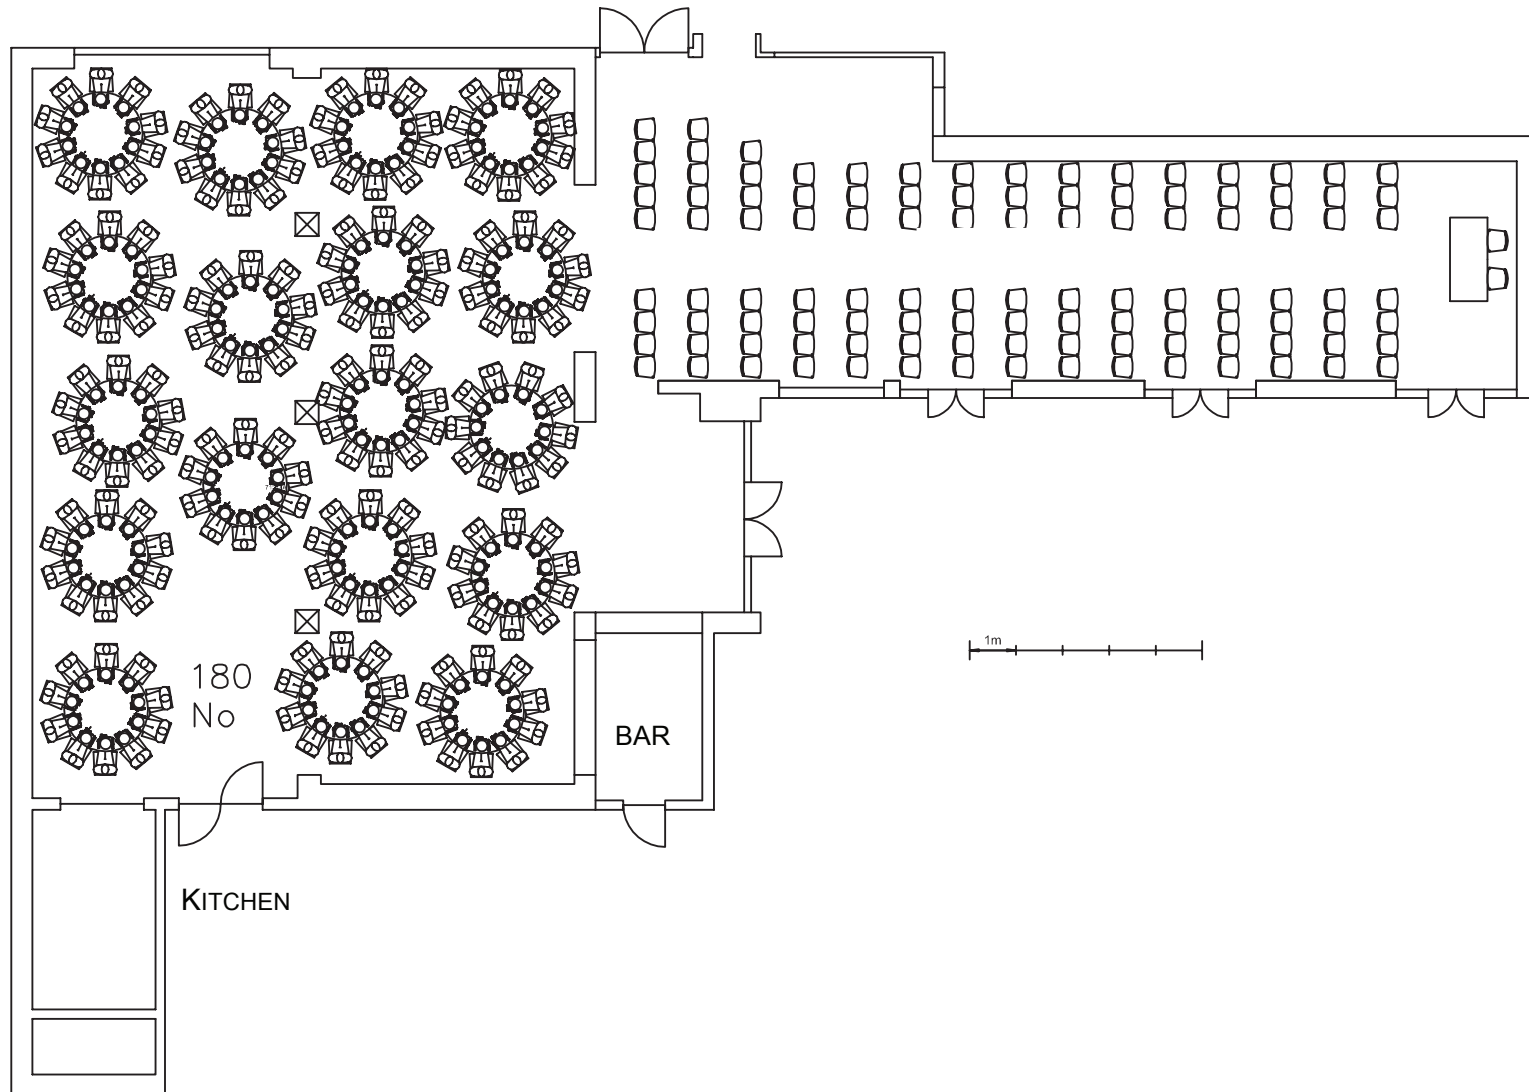

SEATING & CEREMONY LAYOUT FOR 92

Winkworth Farm
Lea, Malmesbury
Wiltshire SN16 9NH

01666 823499
info@winkworthfarm.com
www.winkworthfarm.com

SEATING & CEREMONY LAYOUT FOR 154 USING ROUND TABLES OF 10 & 8

Winkworth Farm
Lea, Malmesbury
Wiltshire SN16 9NH

01666 823499
info@winkworthfarm.com
www.winkworthfarm.com

SEATING & CEREMONY LAYOUT FOR 180 USING ROUND TABLES OF 10

Winkworth Farm
Lea, Malmesbury
Wiltshire SN16 9NH

01666 823499
info@winkworthfarm.com
www.winkworthfarm.com

SEATING & CEREMONY LAYOUT FOR 112 USING ROUND TABLES OF 10

Winkworth Farm
Lea, Malmesbury
Wiltshire SN16 9NH

01666 823499
info@winkworthfarm.com
www.winkworthfarm.com